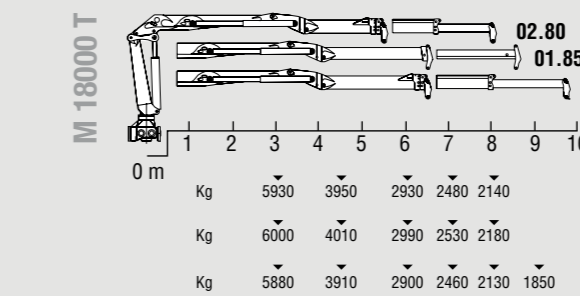

Series T

M 4000 T

M 8500 T

M 11000 T

M 13000 T

M 15000 T

M 18000 T

M 21000 T

M 27000 T

CRANE EQUIPMENT

LINKAGE SYSTEM

TOP SEAT ACCESS

OUTREACH WITH CHAIN SYSTEM

SLEWING SYSTEM

TOP SEAT

OUTER BOOM