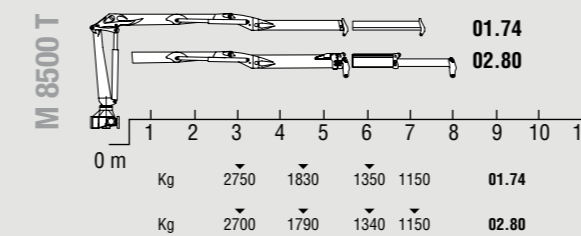

Series T

M 4000 T

M 8500 T

M 11000 T

M 13000 T

M 15000 T

M 18000 T

M 21000 T

M 27000 T

CRANE EQUIPMENT

LINKAGE SYSTEM

TOP SEAT ACCESS

OUTREACH WITH CHAIN SYSTEM

SLEWING SYSTEM

TOP SEAT

OUTER BOOM