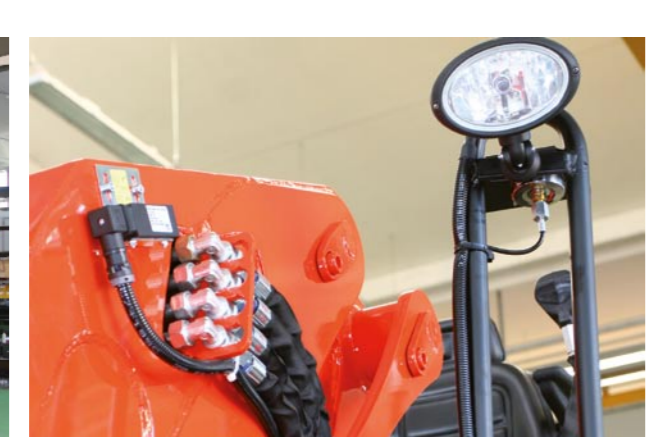

Please have a look of our new timber brochure.

Highlights:

- Remarkable heights and loading capacities under the column in combination with max. outreach;
- Exceptionally ergonomic seat with cross and height adjustment;
- Extremely high net rotation torque and angle

M 27000 T

CRANE EQUIPMENT

LINKAGE SYSTEM

TOP SEAT ACCESS

OUTREACH WITH CHAIN SYSTEM

SLEWING SYSTEM

TOP SEAT

OUTER BOOM