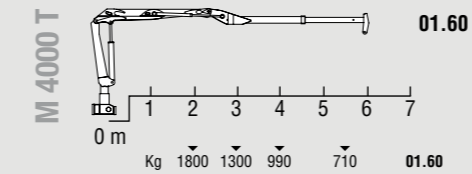

M 27000 T

CRANE EQUIPMENT

LINKAGE SYSTEM

TOP SEAT ACCESS

OUTREACH WITH CHAIN SYSTEM

SLEWING SYSTEM

TOP SEAT

OUTER BOOM