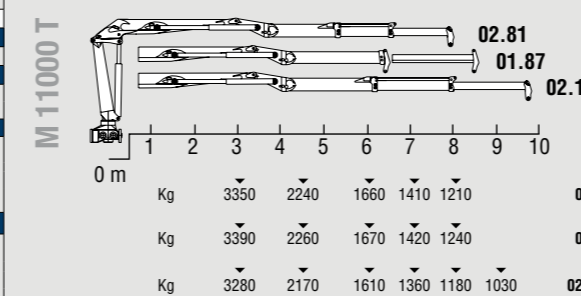

Series T

M 4000 T

M 8500 T

M 11000 T

M 13000 T

M 15000 T

M 18000 T

M 21000 T

M 27000 T

CRANE EQUIPMENT

LINKAGE SYSTEM

TOP SEAT ACCESS

OUTREACH WITH CHAIN SYSTEM

SLEWING SYSTEM

TOP SEAT

OUTER BOOM