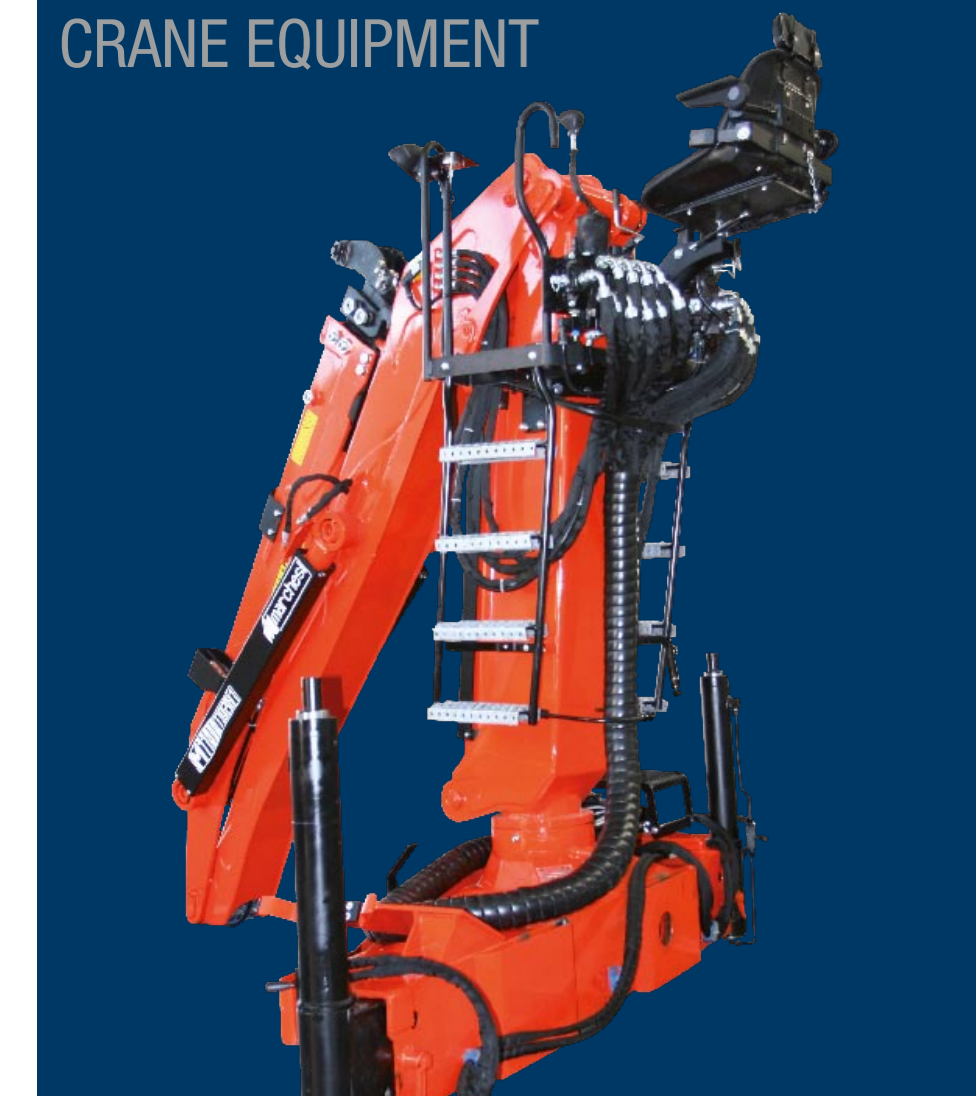

Please have a look of our new timber brochure.

Highlights:

- Remarkable heights and loading capacities under the column in combination with max. outreach;
- Exceptionally ergonomic seat with cross and height adjustment;
- Extremely high net rotation torque and angle

M 27000 T

CRANE EQUIPMENT

LINKAGE SYSTEM

TOP SEAT ACCESS

OUTREACH WITH CHAIN SYSTEM

SLEWING SYSTEM

TOP SEAT

OUTER BOOM