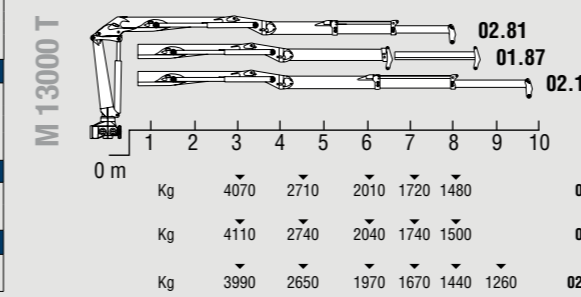

Series T

M 4000 T

M 8500 T

M 11000 T

M 13000 T

M 15000 T

M 18000 T

M 21000 T

M 27000 T

CRANE EQUIPMENT

LINKAGE SYSTEM

TOP SEAT ACCESS

OUTREACH WITH CHAIN SYSTEM

SLEWING SYSTEM

TOP SEAT

OUTER BOOM