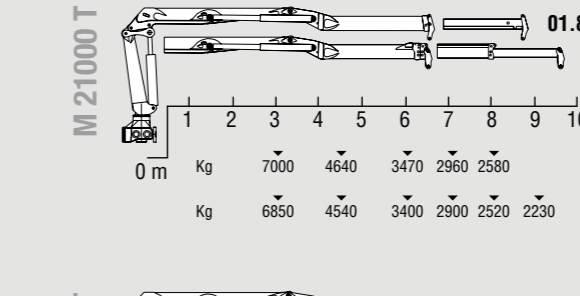

Series T

M 4000 T

M 8500 T

M 11000 T

M 13000 T

M 15000 T

M 18000 T

M 21000 T

M 27000 T

CRANE EQUIPMENT

LINKAGE SYSTEM

TOP SEAT ACCESS

OUTREACH WITH CHAIN SYSTEM

SLEWING SYSTEM

TOP SEAT

OUTER BOOM