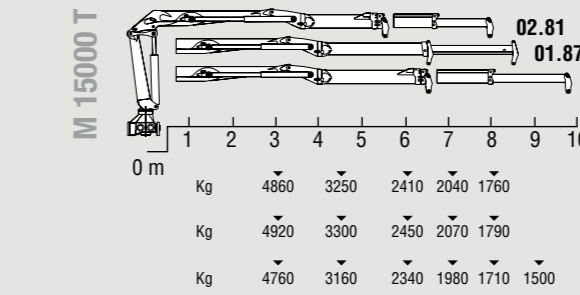

Series T

M 4000 T

M 8500 T

M 11000 T

M 13000 T

M 15000 T

M 18000 T

M 21000 T

M 27000 T

CRANE EQUIPMENT

LINKAGE SYSTEM

TOP SEAT ACCESS

OUTREACH WITH CHAIN SYSTEM

SLEWING SYSTEM

TOP SEAT

OUTER BOOM